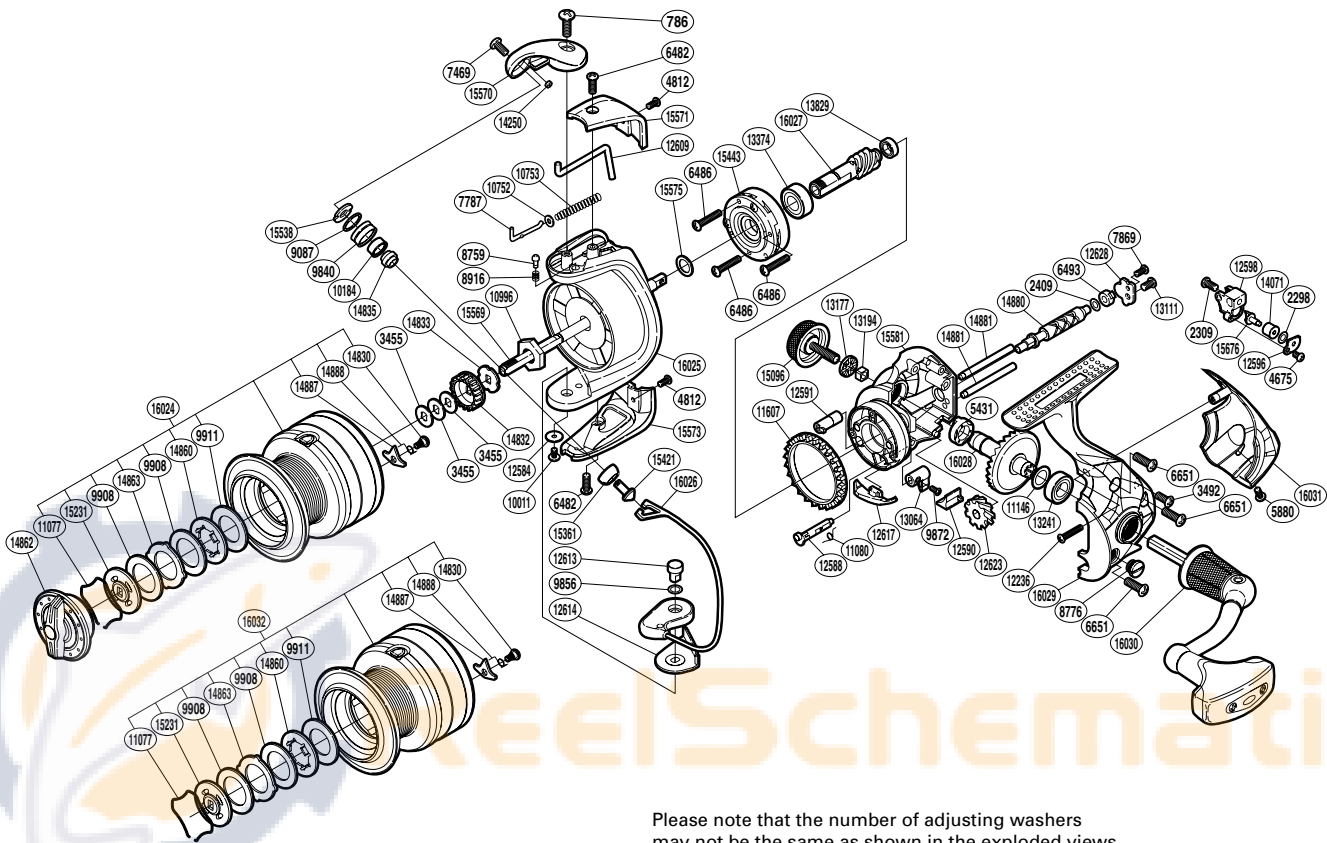

SHIMANO

TECHNIUM  SA-RB

TEC-4000FD

(51SG764003G)

Please note that the number of adjusting washers may not be the same as shown in the exploded views. (Adjustment will vary with each individual product.)

Part No.	Description	Part No.	Description	Part No.	Description
RD 0786	Screw	RD11077	Drag Washers Retainer	RD14862	Drag Knob
RD 2298	Spacer	RD11080	Anti-Reverse Cam Spring	RD14863	Eared Washer
RD 2309	Screw	RD11146	Washer	RD14880	Worm Shaft
RD 2409	Spacer	RD11607	Friction Ring	RD14881	Oscillating Guide
RD 3455	Spool Washer	RD12236	Screw	RD14887	Drag Click
RD 3492	Screw	RD12584	Washer	RD14888	Click Spring
RD 4675	Screw	RD12588	Anti-Reverse Cam	RD15096	Handle Screw Cap
RD 4812	Screw	RD12590	Anti-Reverse Lever Cover	RD15231	Key Washer
RD 5431	Drive Gear Bushing	RD12591	Worm Bushing (front)	RD15361	Line Roller Support Cover
RD 5880	Screw	RD12596	Oscillating Pawl Cover	RD15421	Line Roller Support
RD 6482	Screw	RD12598	Oscillating Slider	RD15443	Roller Clutch Assembly
RD 6486	Screw	RD12609	Bail Trip Lever	RD15538	Line Roller Plate
RD 6493	Worm Bushing (rear)	RD12613	Bail Hold Support Shaft	RD15569	Main Shaft
RD 6651	Screw	RD12614	Bail Hold Support Spacer	RD15570	Bail Arm
RD 7469	Screw	RD12617	Bail Trip Strike	RD15571	Bail Spring Cover
RD 7787	Bail Spring Guide A	RD12623	Idle Gear	RD15573	Bail Hold Support Guard
RD 7869	Screw	RD12628	Worm Shaft Retainer	RD15575	Washer
RD 8759	Click Pin	RD13064	Anti-Reverse Lever	RD15581	Body
RD 8776	Oil Cap	RD13111	Screw	RD15676	Oscillating Pawl
RD 8916	Click Spring	RD13177	Handle Screw Cap Spacer	RD16024	Spool Assembly
RD 9087	Line Roller Spacer	RD13194	Handle Screw Lock	RD16025	Rotor
RD 9840	Line Roller	RD13241	Ball Bearing	RD16026	Bail Assembly
RD 9856	Washer	RD13374	Ball Bearing	RD16027	Pinion Gear
RD 9872	Screw	RD13829	Ball Bearing	RD16028	Drive Gear
RD 9908	Drag Washer	RD14071	Oscillating Slider Bushing	RD16029	Side Cover
RD 9911	Drag Washer	RD14250	Line Roller Oil Cap	RD16030	Handle Assembly
RD10011	Screw	RD14830	Screw	RD16031	Rear Protector
RD10184	Line Roller Bushing	RD14832	Spool Support A		
RD10752	Bail Spring Guide A Support	RD14833	Spool Support B		
RD10753	Bail Spring	RD14835	Line Roller Collar		
RD10996	Rotor Nut	RD14860	Key Washer	RD16032	Spare Spool Assembly